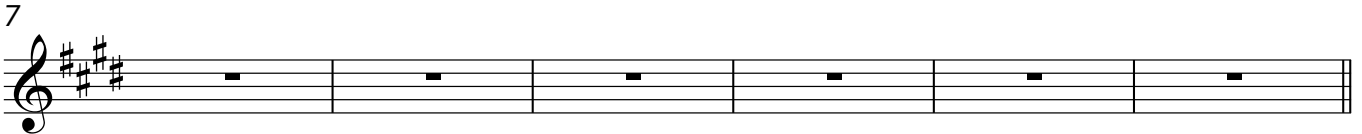

Lovin' On You

Luke Combs

♩ = 119

13

Don't get me wrong I like a bob-ber on the wa-ter Hoo - kin'em and ree-lin'em in I like a

17

Fri-day night slow ride Brooks & Dunn B - side Hit re-wind, spin it a-gain I like a